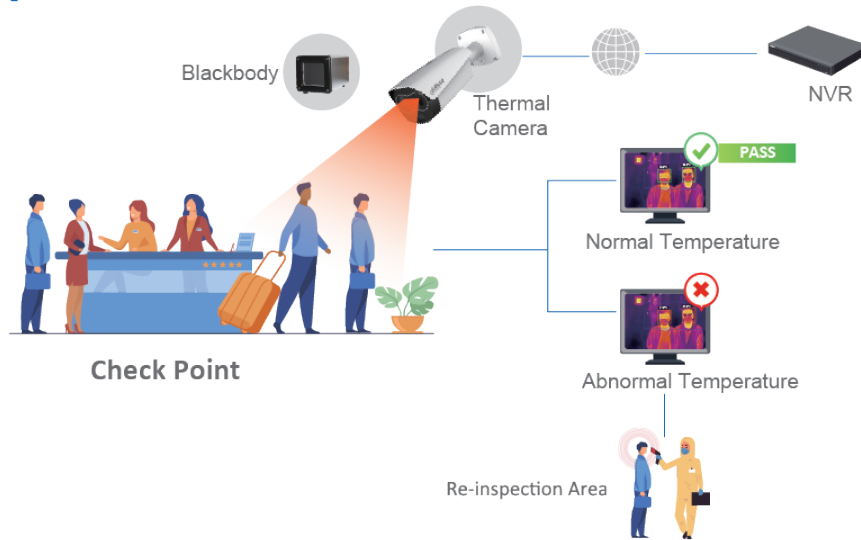

# Dahua Thermal Body Temperature Measurement

Efficient, Visible & Real-time

Dahua Technology launches the industry's latest thermal camera, which is capable of highly accurate body temperature measurement  $\pm 0.3^{\circ}\text{C}$  (with blackbody). With built-in AI algorithm, it can measure multiple persons from up to 3-meter distance, enabling fast and non-contact access.

## Solution

- Accurate temperature measurement
- Measures multiple people simultaneously without stopping
- Measures temperature without physical contact; minimizes cross contamination